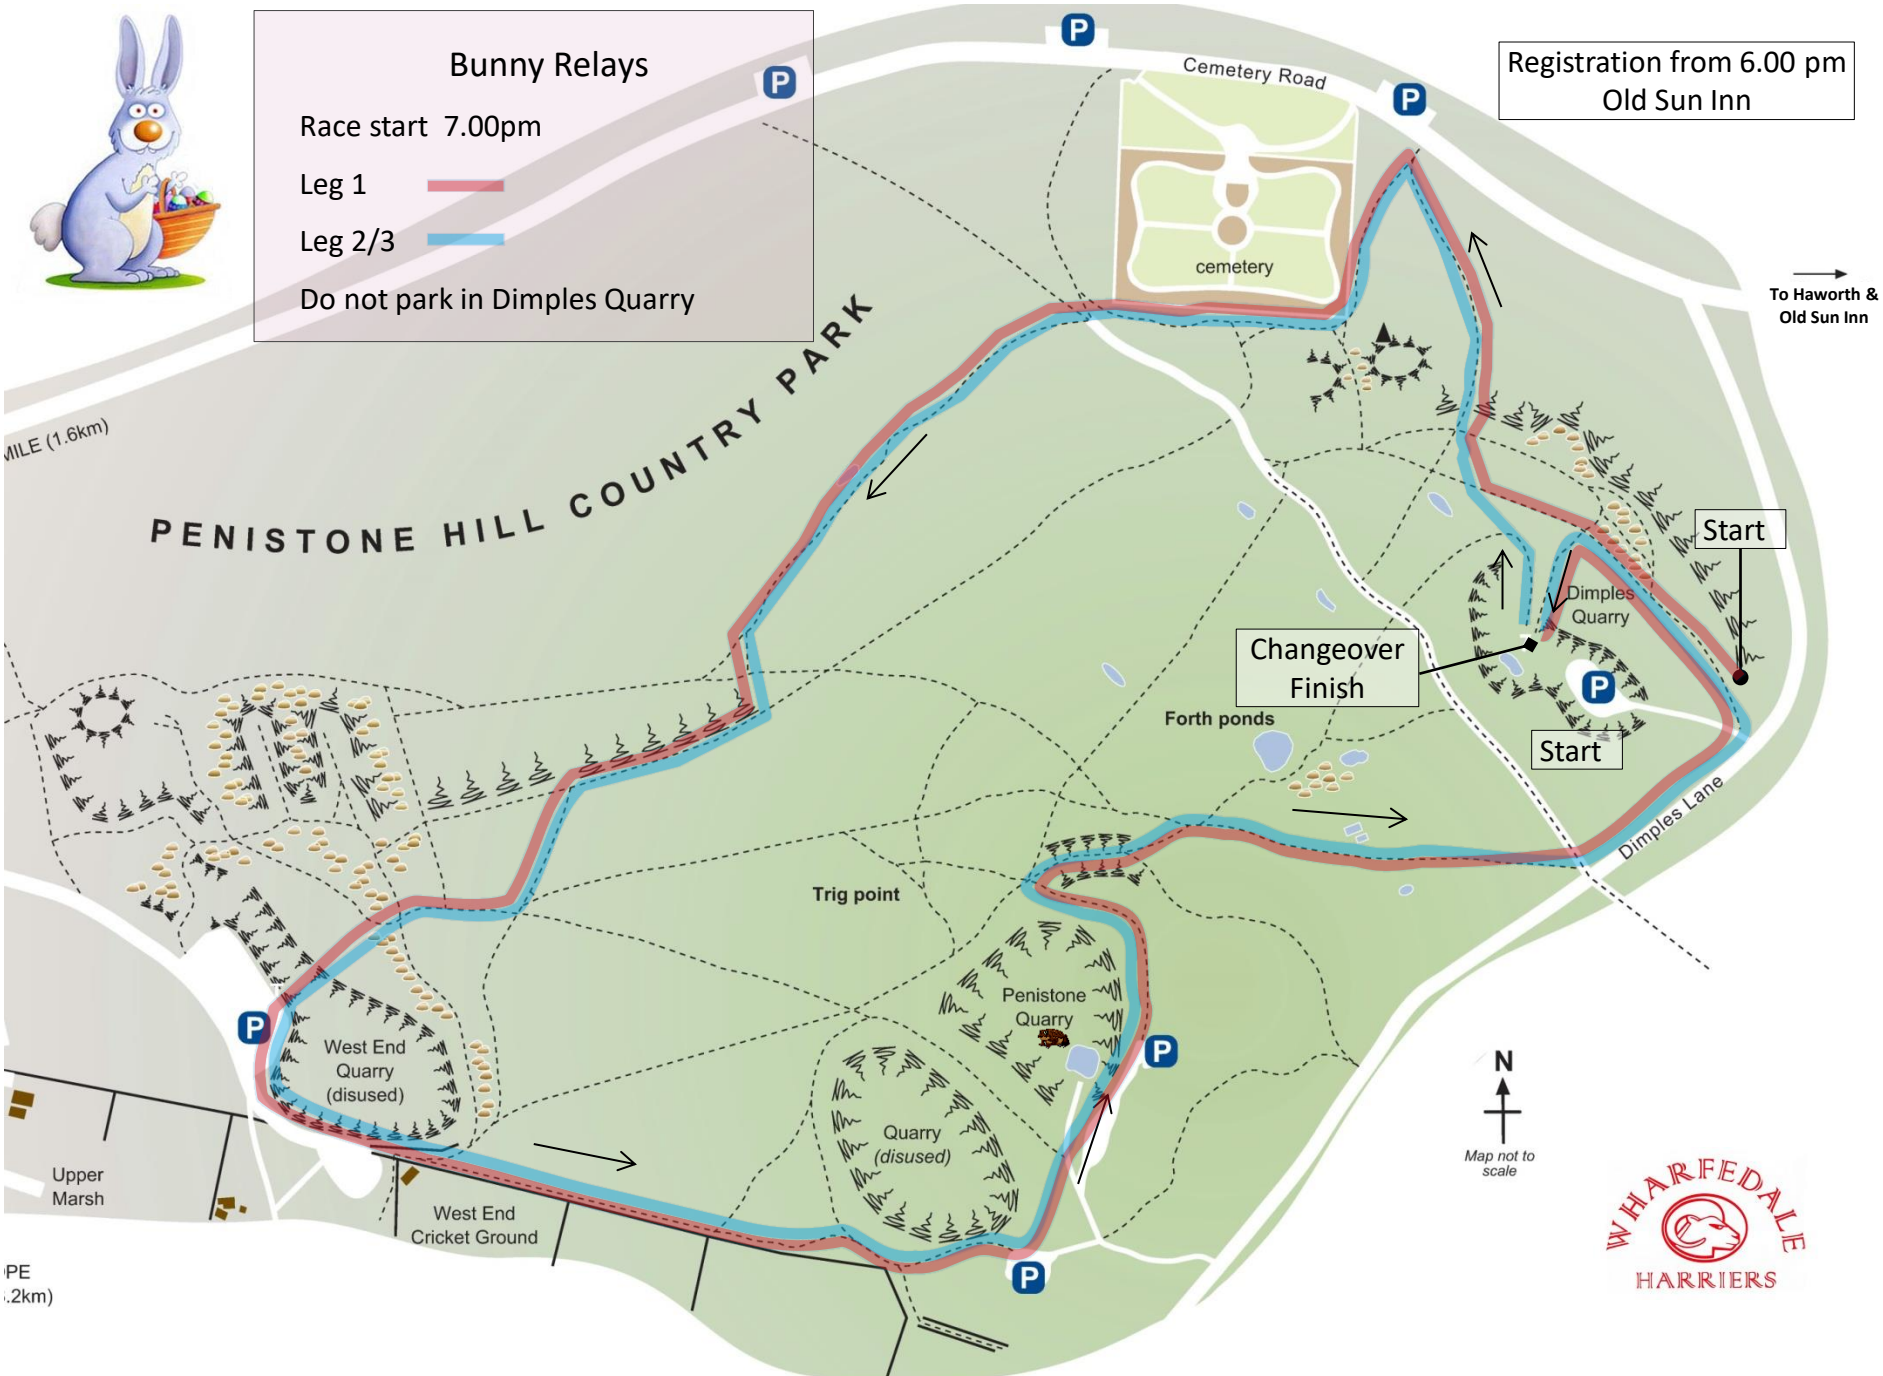

## Bunny Relays

Race start 7.00pm

Leg 1 

Leg 2/3 

Do not park in Dimples Quarry

Registration from 6.00 pm  
Old Sun Inn

→  
To Haworth &  
Old Sun Inn

PE  
0.2km