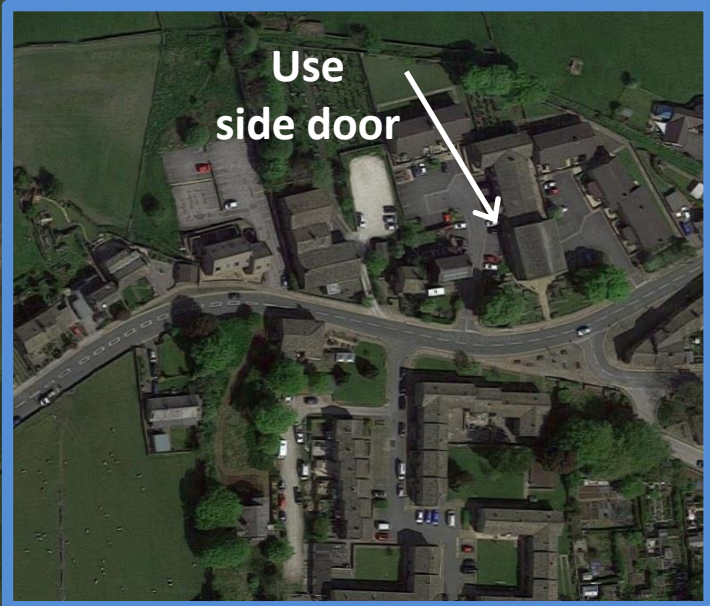

Registration from 6pm  
West Lane Baptist Church  
Prizegiving here afterwards

Use  
side door

Race  
Start

Use  
side door